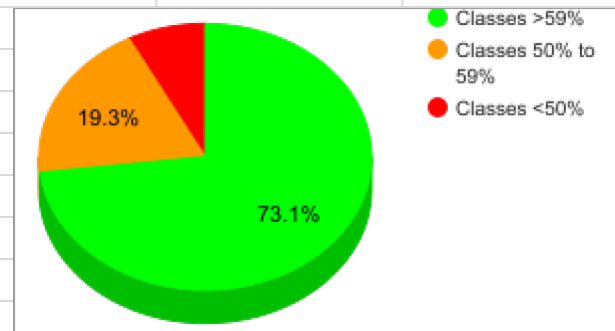

LCHS FNMI Course completion data 2016/17 Semester

At Risk Level	Totals (School)	Totals (Grade 10)	Totals (Grade 11)	Totals (Grade 12)
Classes >59%	225	106	41	78
Classes 50% to 59%	75	28	17	30
Classes <50%	25	11	5	9
Course Completion Rates	92.30769231	92.4137931	92.06349206	92.30769231

TOTALS

Grad 2019

Grad 2018

Grad 2017