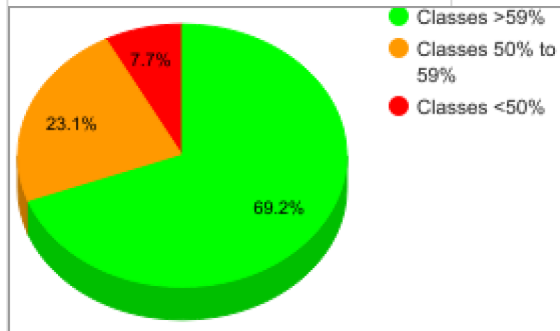

LCHS FNMI Course completion data 2016/17 Semester

At Risk Level	Totals (School)	Totals (Grade 10)	Totals (Grade 11)	Totals (Grade 12)
Classes >59%	225	106	41	78
Classes 50% to 59%	75	28	17	30
Classes <50%	25	11	5	9
Course Completion Rates	92.30769231	92.4137931	92.06349206	92.30769231

TOTALS

Grad 2019